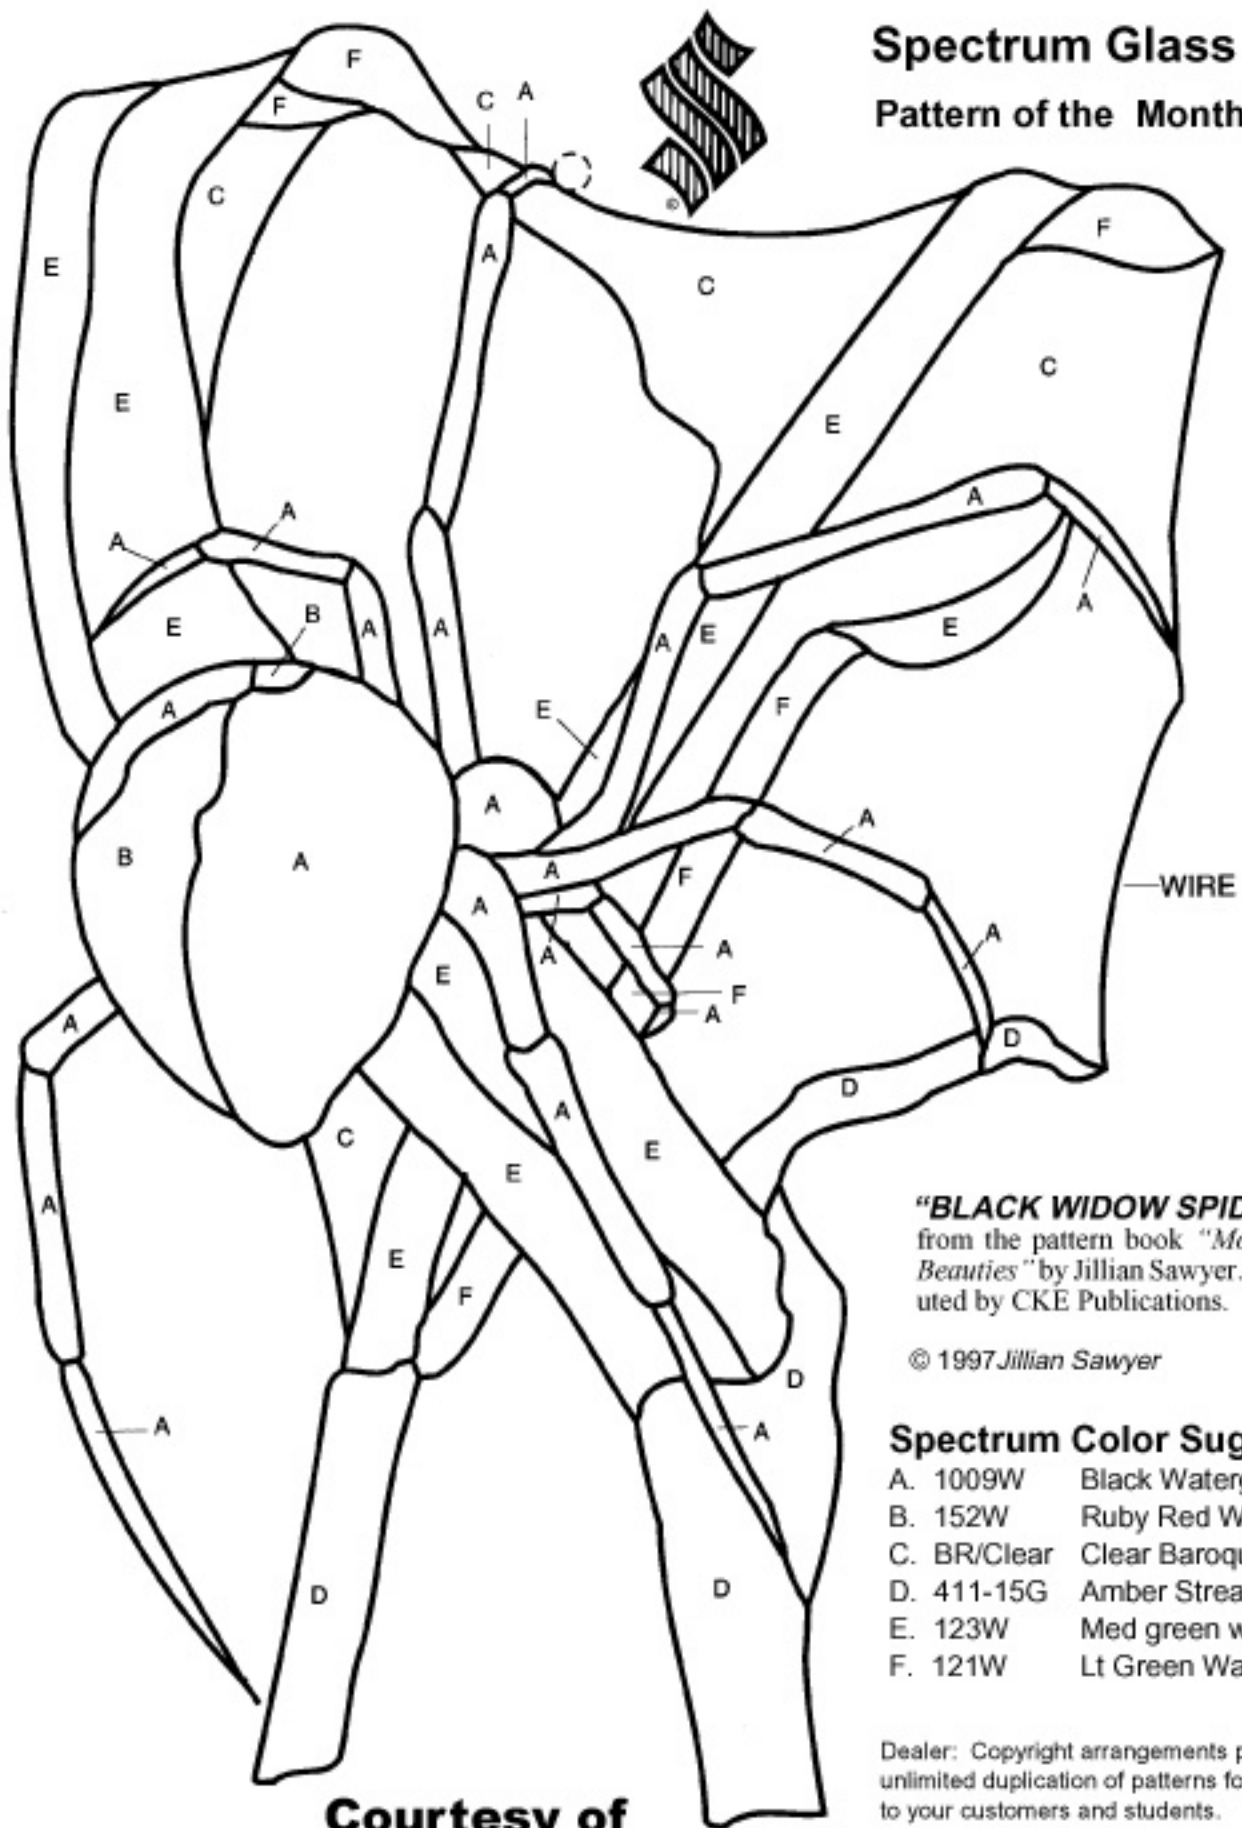

Spectrum Glass Pattern of the Month

"BLACK WIDOW SPIDER"
from the pattern book *"More Bush Beauties"* by Jillian Sawyer. Distributed by CKE Publications.

© 1997 Jillian Sawyer

Spectrum Color Suggestions

- | | |
|-------------|----------------------|
| A. 1009W | Black Waterglass® |
| B. 152W | Ruby Red Waterglass |
| C. BR/Clear | Clear Baroque™ |
| D. 411-15G | Amber Streaky |
| E. 123W | Med green waterglass |
| F. 121W | Lt Green Waterglass |